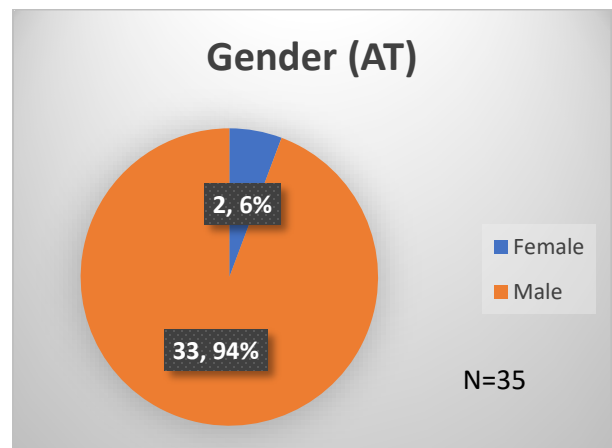

Daily Data Dashboard – July 17, 2023
Demographics for JTDC Population
Monday Morning Midnight Count

Total # of probation Involved youth¹: 1,248

¹ Probation Active: Any youth who is pending sentencing with an active social history, has been formally placed on probation or supervision with Cook County Juvenile Probation on the date of the report.

*Age, Gender and Race for Criminal Court population (N=1) is not represented in this report.

Data sources: cFive Supervisor – Probation Population and RMIS – JTDC Population

Daily Data Dashboard – July 17, 2023
Demographics for JTDC Population
Monday Morning Midnight Count