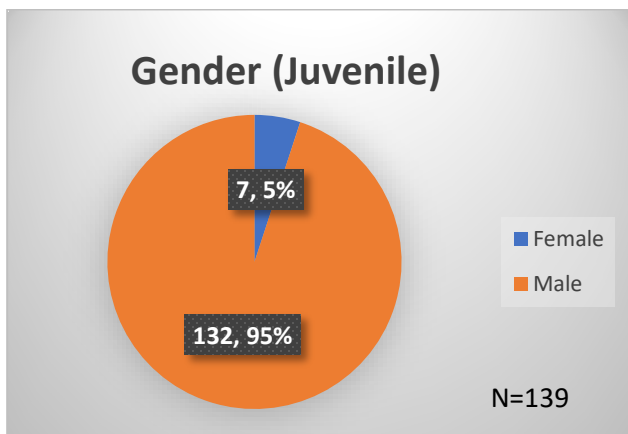

Daily Data Dashboard – July 17, 2023
Demographics for JTDC Population
Monday Morning Midnight Count

Total # of probation Involved youth¹: 1,248

¹ Probation Active: Any youth who is pending sentencing with an active social history, has been formally placed on probation or supervision with Cook County Juvenile Probation on the date of the report.

*Age, Gender and Race for Criminal Court population (N=1) is not represented in this report.

Data sources: cFive Supervisor – Probation Population and RMIS – JTDC Population

Daily Data Dashboard – July 17, 2023
Demographics for JTDC Population
Monday Morning Midnight Count