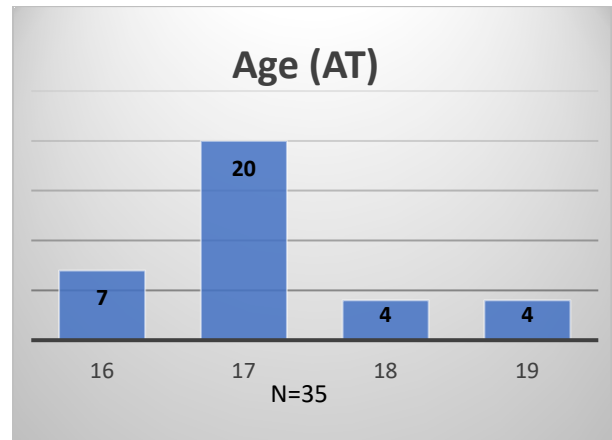

Daily Data Dashboard – July 17, 2023
Demographics for JTDC Population
Monday Morning Midnight Count

Total # of probation Involved youth¹: 1,248

¹ Probation Active: Any youth who is pending sentencing with an active social history, has been formally placed on probation or supervision with Cook County Juvenile Probation on the date of the report.

*Age, Gender and Race for Criminal Court population (N=1) is not represented in this report.

Data sources: cFive Supervisor – Probation Population and RMIS – JTDC Population

Daily Data Dashboard – July 17, 2023
Demographics for JTDC Population
Monday Morning Midnight Count