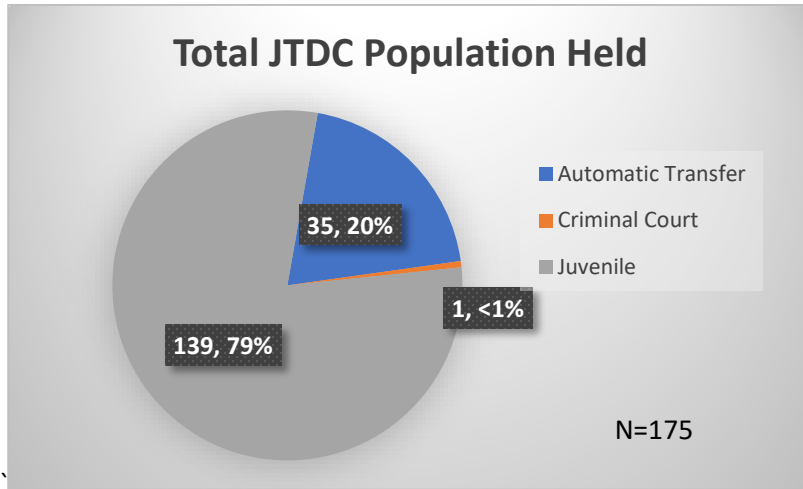

Daily Data Dashboard – July 17, 2023
Demographics for JTDC Population
Monday Morning Midnight Count

Total # of probation Involved youth¹: 1,248

¹ Probation Active: Any youth who is pending sentencing with an active social history, has been formally placed on probation or supervision with Cook County Juvenile Probation on the date of the report.

*Age, Gender and Race for Criminal Court population (N=1) is not represented in this report.

Data sources: cFive Supervisor – Probation Population and RMIS – JTDC Population

Daily Data Dashboard – July 17, 2023
Demographics for JTDC Population
Monday Morning Midnight Count