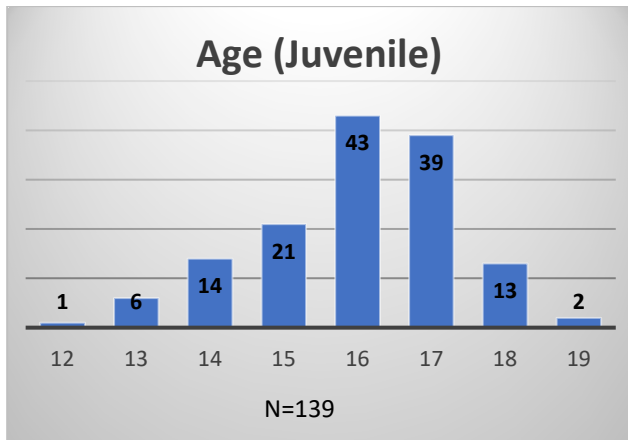

Daily Data Dashboard – July 17, 2023
Demographics for JTDC Population
Monday Morning Midnight Count

Total # of probation Involved youth¹: 1,248

¹ Probation Active: Any youth who is pending sentencing with an active social history, has been formally placed on probation or supervision with Cook County Juvenile Probation on the date of the report.

*Age, Gender and Race for Criminal Court population (N=1) is not represented in this report.

Data sources: cFive Supervisor – Probation Population and RMIS – JTDC Population

Daily Data Dashboard – July 17, 2023
Demographics for JTDC Population
Monday Morning Midnight Count